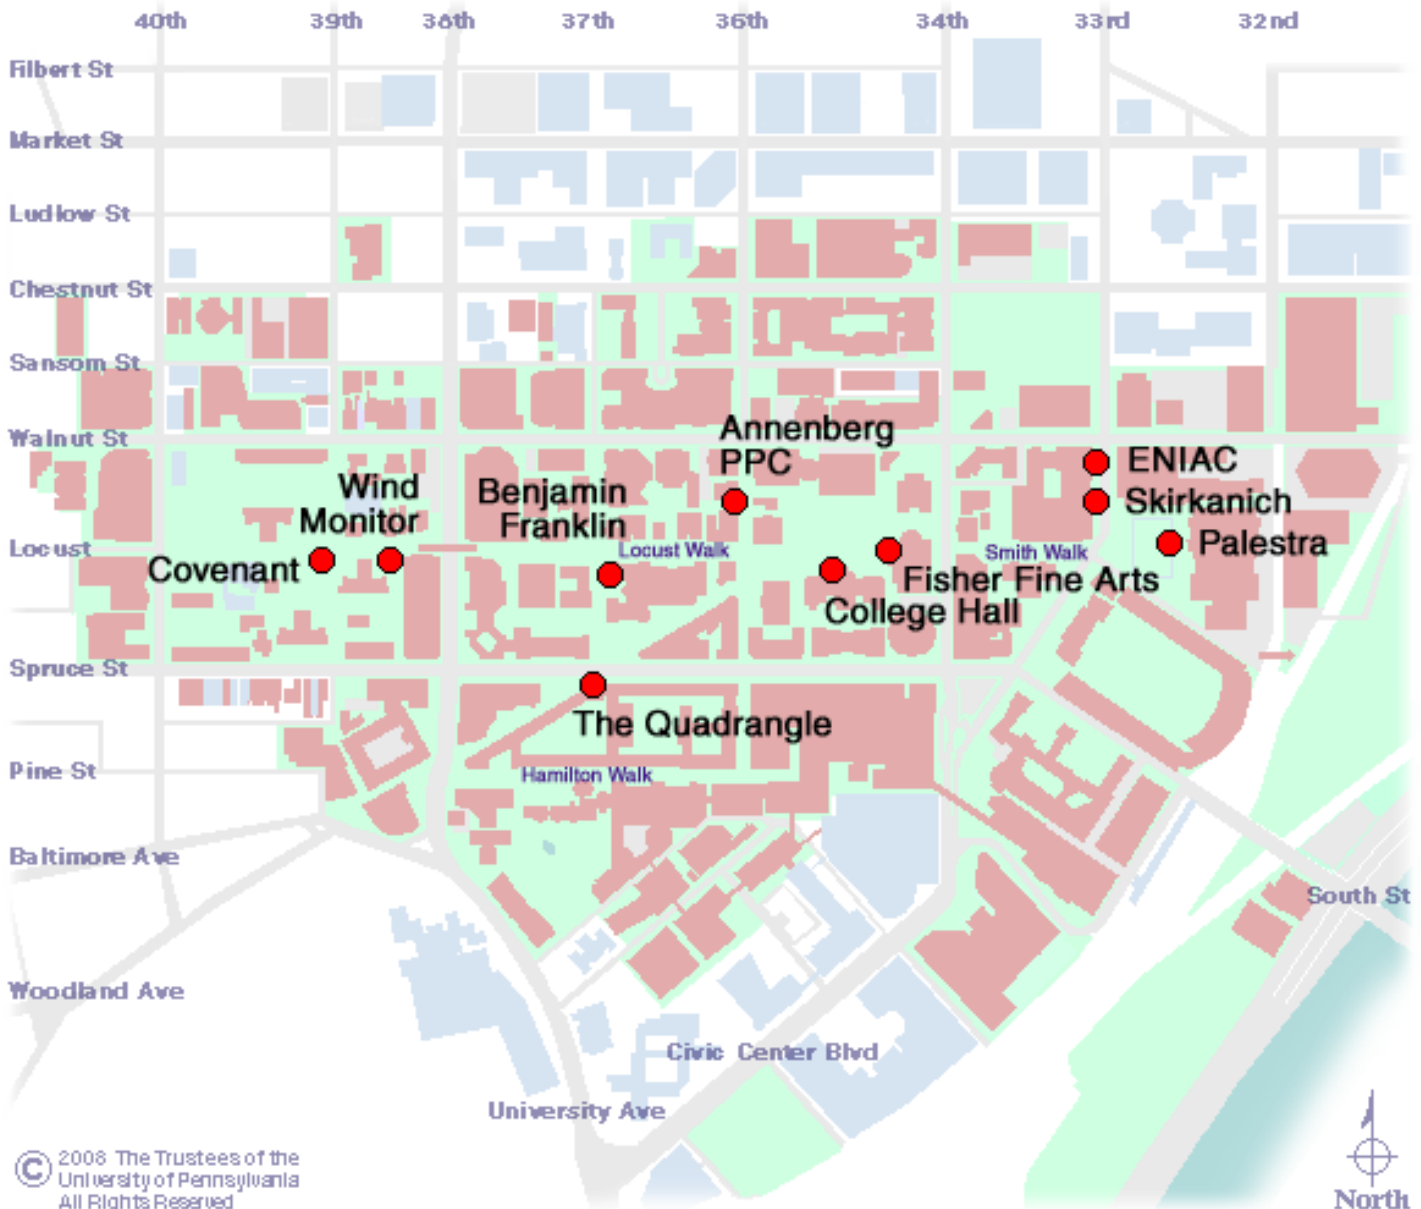

Discover Penn!

Be on the lookout at several locations on Penn's Campus for 8" x 8" red square signs labeled "Discover Penn". On your cell phone, enter the given number (215-525-1562) and then listen to a description of that particular site, recorded by Governor Ed Rendell, President Amy Gutmann and others...

- | | |
|---------------------|--------------------|
| 1. Palestra | 6. The Quadrangle |
| 2. ENIAC | 7. Skirkanich Hall |
| 3. Fisher Fine Arts | 8. Annenberg PPC |
| 4. College Hall | 9. "Covenant" |
| 5. Ben-on-the-Bench | 10. Wind Monitor |

To see this map in color online, visit www.upenn.edu and type "Discover Penn" in the search bar.
www.facilities.upenn.edu/mapsBldgs/view_map.php?id=530

www.facilities.upenn.edu/artHistory/ - links available for a clickable map of campus sculptures & galleries; cartographic history of Penn campus; Hill Square Commemoration of 125 Years of Women at Penn; campus development plans.