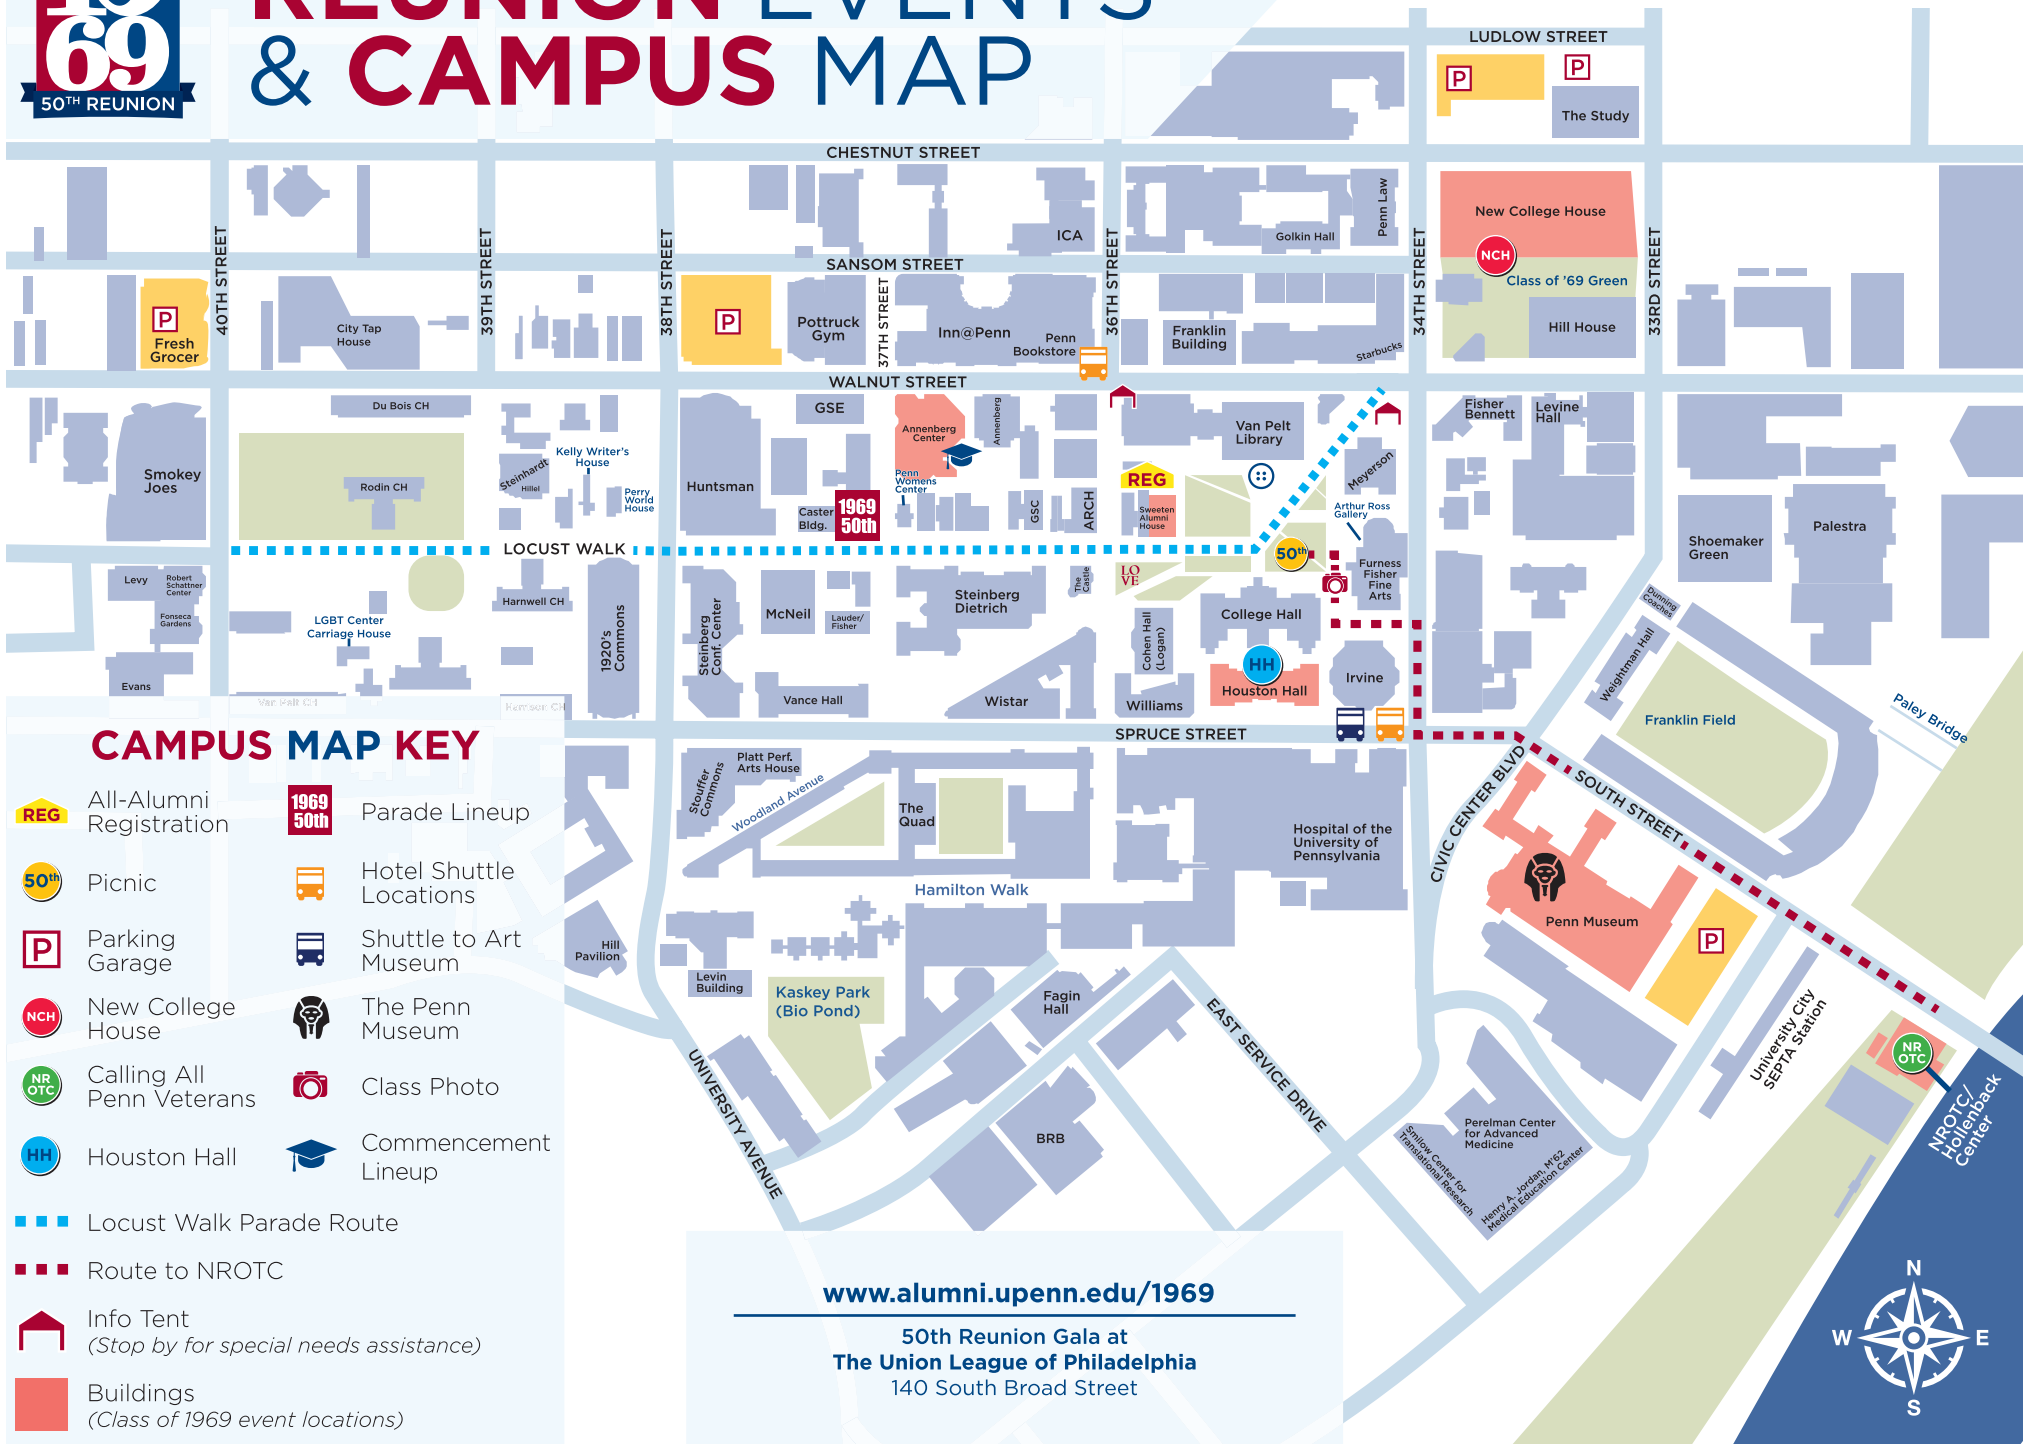

REUNION EVENTS & CAMPUS MAP

CAMPUS MAP KEY

- All-Alumni Registration
- Picnic
- Parking Garage
- New College House
- Calling All Penn Veterans
- Houston Hall
- Locust Walk Parade Route
- Route to NROTC
- Info Tent
  (Stop by for special needs assistance)
- Buildings
  (Class of 1969 event locations)
- Parade Lineup
- Hotel Shuttle Locations
- Shuttle to Art Museum
- The Penn Museum
- Class Photo
- Commencement Lineup

www.alumni.upenn.edu/1969

50th Reunion Gala at
The Union League of Philadelphia
140 South Broad Street