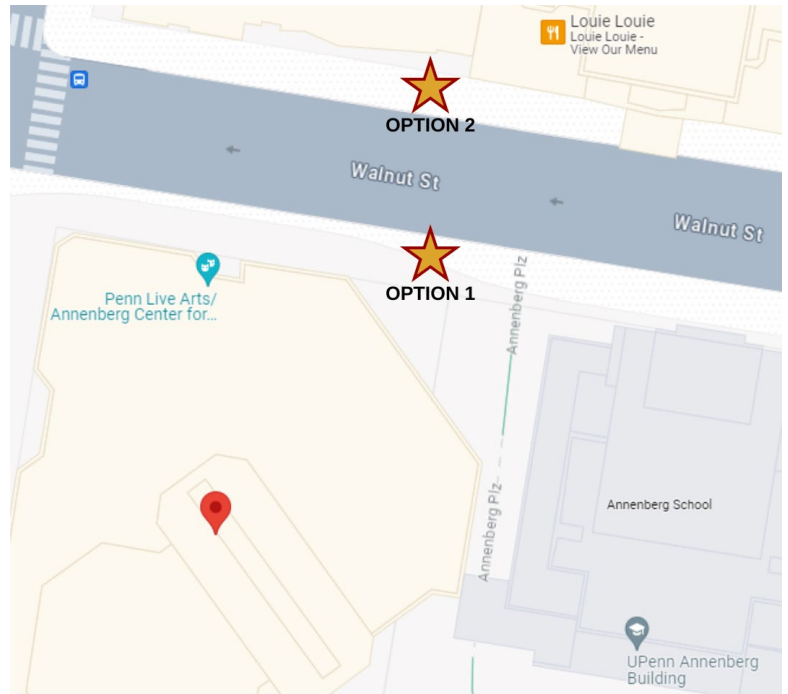

Friday, May 17th

TIME	DEPARTURE	STOPS	DESTINATION
11:15 a.m.	Marriott	Logan	Perelman Center for Advanced Medicine (PCAM)
12:15 p.m.	Marriott	Logan	PCAM
4:30 p.m.	PCAM	Logan	Marriott

Saturday, May 18th

TIME	DEPARTURE	STOPS	DESTINATION
8:00 a.m.	Marriott	Logan	PCAM
10:15 a.m.	PCAM		Annenberg Center
11:30 a.m.	PCAM		Hill Square, 34 th and Walnut (Picnic)
2:15 p.m.	34 th and Walnut	Logan	Marriott

Shuttle Stop Locations

Perelman Center for Advanced Medicine (PCAM) [3400 Civic Center Boulevard](#)

- Friday, May 17th – East Service Drive/Smilow Center entrance
- Saturday, May 18th – Main entrance on Civic Center Blvd.

Marriott Philadelphia Downtown [1200 Filbert Street](#)

- Pickup and drop-off on 12th Street

The Logan [1 Logan Square](#)

- Pickup and drop-off on Cherry Street at 18th Street

Annenberg Center (aka Penn Live Arts)

3680 Walnut Street

- Pickup and drop-off on Walnut Street
- Curb-cut if possible (option 1); otherwise, on the opposite side of the street (option 2)

Picnic – Hill Square

34th and Walnut Streets

- Pickup and drop-off on Walnut Street