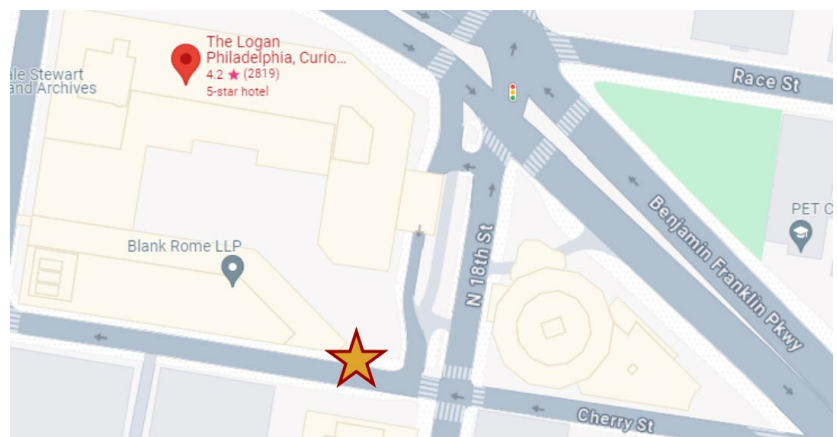

Friday, May 17th

TIME	DEPARTURE	STOPS	DESTINATION
11:15 a.m.	Marriott	Logan	Perelman Center for Advanced Medicine (PCAM)
12:15 p.m.	Marriott	Logan	PCAM
4:30 p.m.	PCAM	Logan	Marriott

Saturday, May 18th

TIME	DEPARTURE	STOPS	DESTINATION
8:00 a.m.	Marriott	Logan	PCAM
10:15 a.m.	PCAM		Annenberg Center
11:30 a.m.	PCAM		Hill Square, 34 th and Walnut (Picnic)
2:15 p.m.	34 th and Walnut	Logan	Marriott

Shuttle Stop Locations

Perelman Center for Advanced Medicine (PCAM) [3400 Civic Center Boulevard](#)

- Friday, May 17th – East Service Drive/Smilow Center entrance
- Saturday, May 18th – Main entrance on Civic Center Blvd.

Marriott Philadelphia Downtown [1200 Filbert Street](#)

- Pickup and drop-off on 12th Street

The Logan [1 Logan Square](#)

- Pickup and drop-off on Cherry Street at 18th Street

Annenberg Center (aka Penn Live Arts)

3680 Walnut Street

- Pickup and drop-off on Walnut Street
- Curb-cut if possible (option 1); otherwise, on the opposite side of the street (option 2)

Picnic – Hill Square

34th and Walnut Streets

- Pickup and drop-off on Walnut Street