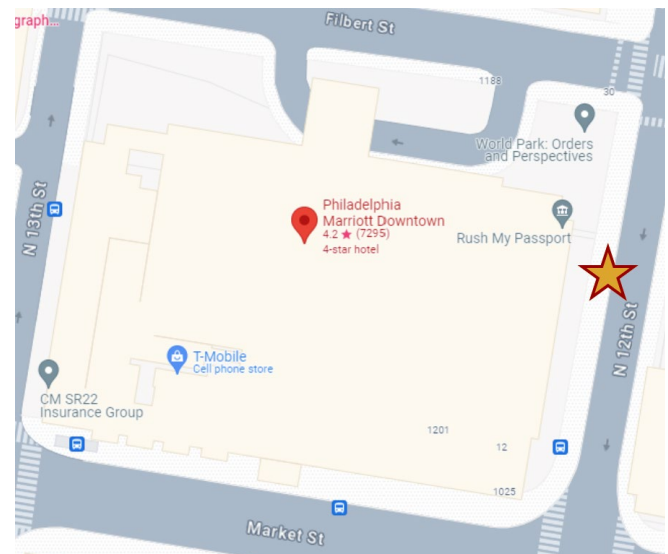

Friday, May 17th

TIME	DEPARTURE	STOPS	DESTINATION
11:15 a.m.	Marriott	Logan	Perelman Center for Advanced Medicine (PCAM)
12:15 p.m.	Marriott	Logan	PCAM
4:30 p.m.	PCAM	Logan	Marriott

Saturday, May 18th

TIME	DEPARTURE	STOPS	DESTINATION
8:00 a.m.	Marriott	Logan	PCAM
10:15 a.m.	PCAM		Annenberg Center
11:30 a.m.	PCAM		Hill Square, 34 th and Walnut (Picnic)
2:15 p.m.	34 th and Walnut	Logan	Marriott

Shuttle Stop Locations

Perelman Center for Advanced Medicine (PCAM) [3400 Civic Center Boulevard](#)

- Friday, May 17th – East Service Drive/Smilow Center entrance
- Saturday, May 18th – Main entrance on Civic Center Blvd.

Marriott Philadelphia Downtown [1200 Filbert Street](#)

- Pickup and drop-off on 12th Street

The Logan [1 Logan Square](#)

- Pickup and drop-off on Cherry Street at 18th Street

Annenberg Center (aka Penn Live Arts)