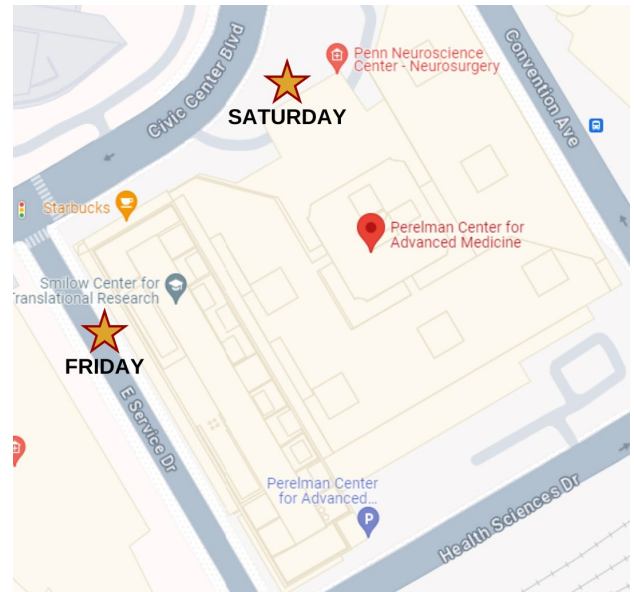

Friday, May 17th

TIME	DEPARTURE	STOPS	DESTINATION
11:15 a.m.	Marriott	Logan	Perelman Center for Advanced Medicine (PCAM)
12:15 p.m.	Marriott	Logan	PCAM
4:30 p.m.	PCAM	Logan	Marriott

Saturday, May 18th

TIME	DEPARTURE	STOPS	DESTINATION
8:00 a.m.	Marriott	Logan	PCAM
10:15 a.m.	PCAM		Annenberg Center
11:30 a.m.	PCAM		Hill Square, 34 th and Walnut (Picnic)
2:15 p.m.	34 th and Walnut	Logan	Marriott

Shuttle Stop Locations

Perelman Center for Advanced Medicine (PCAM) [3400 Civic Center Boulevard](#)

- Friday, May 17th – East Service Drive/Smilow Center entrance
- Saturday, May 18th – Main entrance on Civic Center Blvd.

Marriott Philadelphia Downtown [1200 Filbert Street](#)

- Pickup and drop-off on 12th Street

The Logan [1 Logan Square](#)

- Pickup and drop-off on Cherry Street at 18th Street

Annenberg Center (aka Penn Live Arts)

3680 Walnut Street

- Pickup and drop-off on Walnut Street
- Curb-cut if possible (option 1); otherwise, on the opposite side of the street (option 2)

Picnic – Hill Square

34th and Walnut Streets

- Pickup and drop-off on Walnut Street